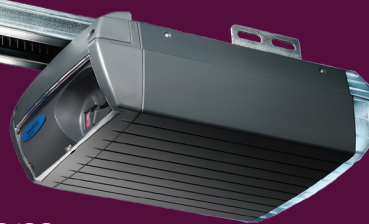

All doors will fit your current ASI garage door automation system