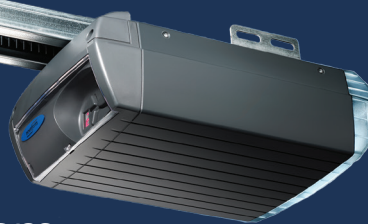

All doors will fit your current
ASI garage door automation system