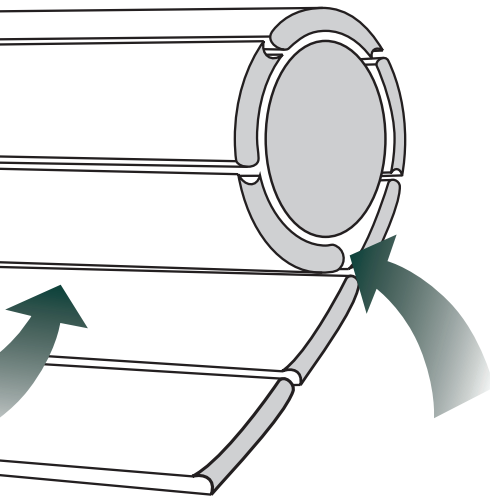

Sectional Range

These garage doors are designed to save on space, with neatly hinged panels that carefully slot underneath your garage roof - ideal for smaller garages.

Our sectional doors are fitted with an insulated seal, eliminating any drafts you may get from a normal garage door. Both sides, including the top and bottom of the door have a 45mm strip that keeps it extremely secure and insulated. With the door folding up vertically, you can park closer to the garage, saving a space of up to 3ft in your driveway!

Our manufacturer has the best technological machinery and is fully respected throughout Europe.

Roller Door Range

Our automation system ensures this garage door rolls upwards into the roof, at the touch of a button. Extremely reliable and simple to operate.

Space Saver

The door rolls up into a 300mm solid box above the opening, so you can park closer to your garage, saving a space of up to 3ft in your driveway!

All roller doors are fully insulated and are manufactured with 77mm lathes to give maximum strength.